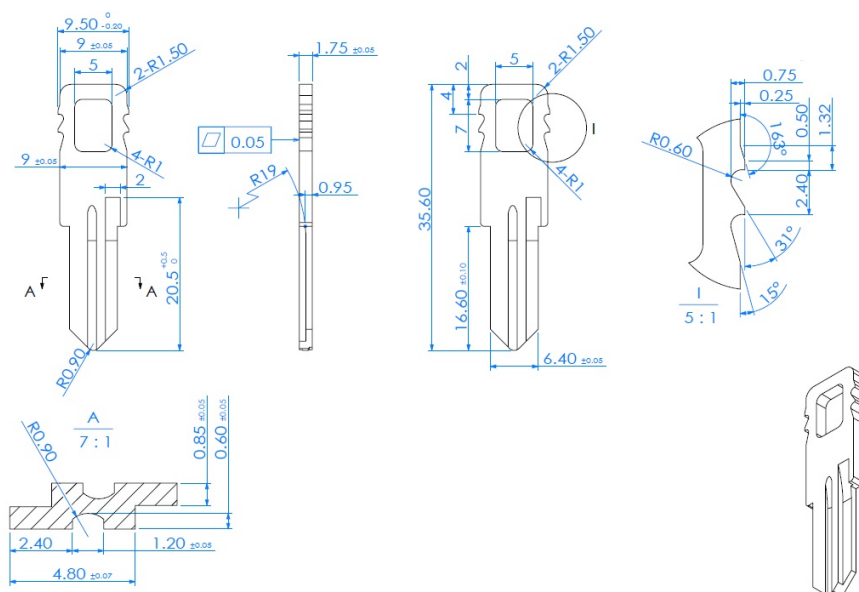

PRODUCT SHEET

Description:

Metal Key Insert Without Plastic Cover, NPL, KA#701

Item number:

14.04.081-0

Units	Box	Carton	HS Code	Barcode
Pcs.	500	5000	8301700000	
				5704866039895

SISO A/S

Mileparken 11
DK-2740 Skovlunde
Denmark
VAT: DK 24786013